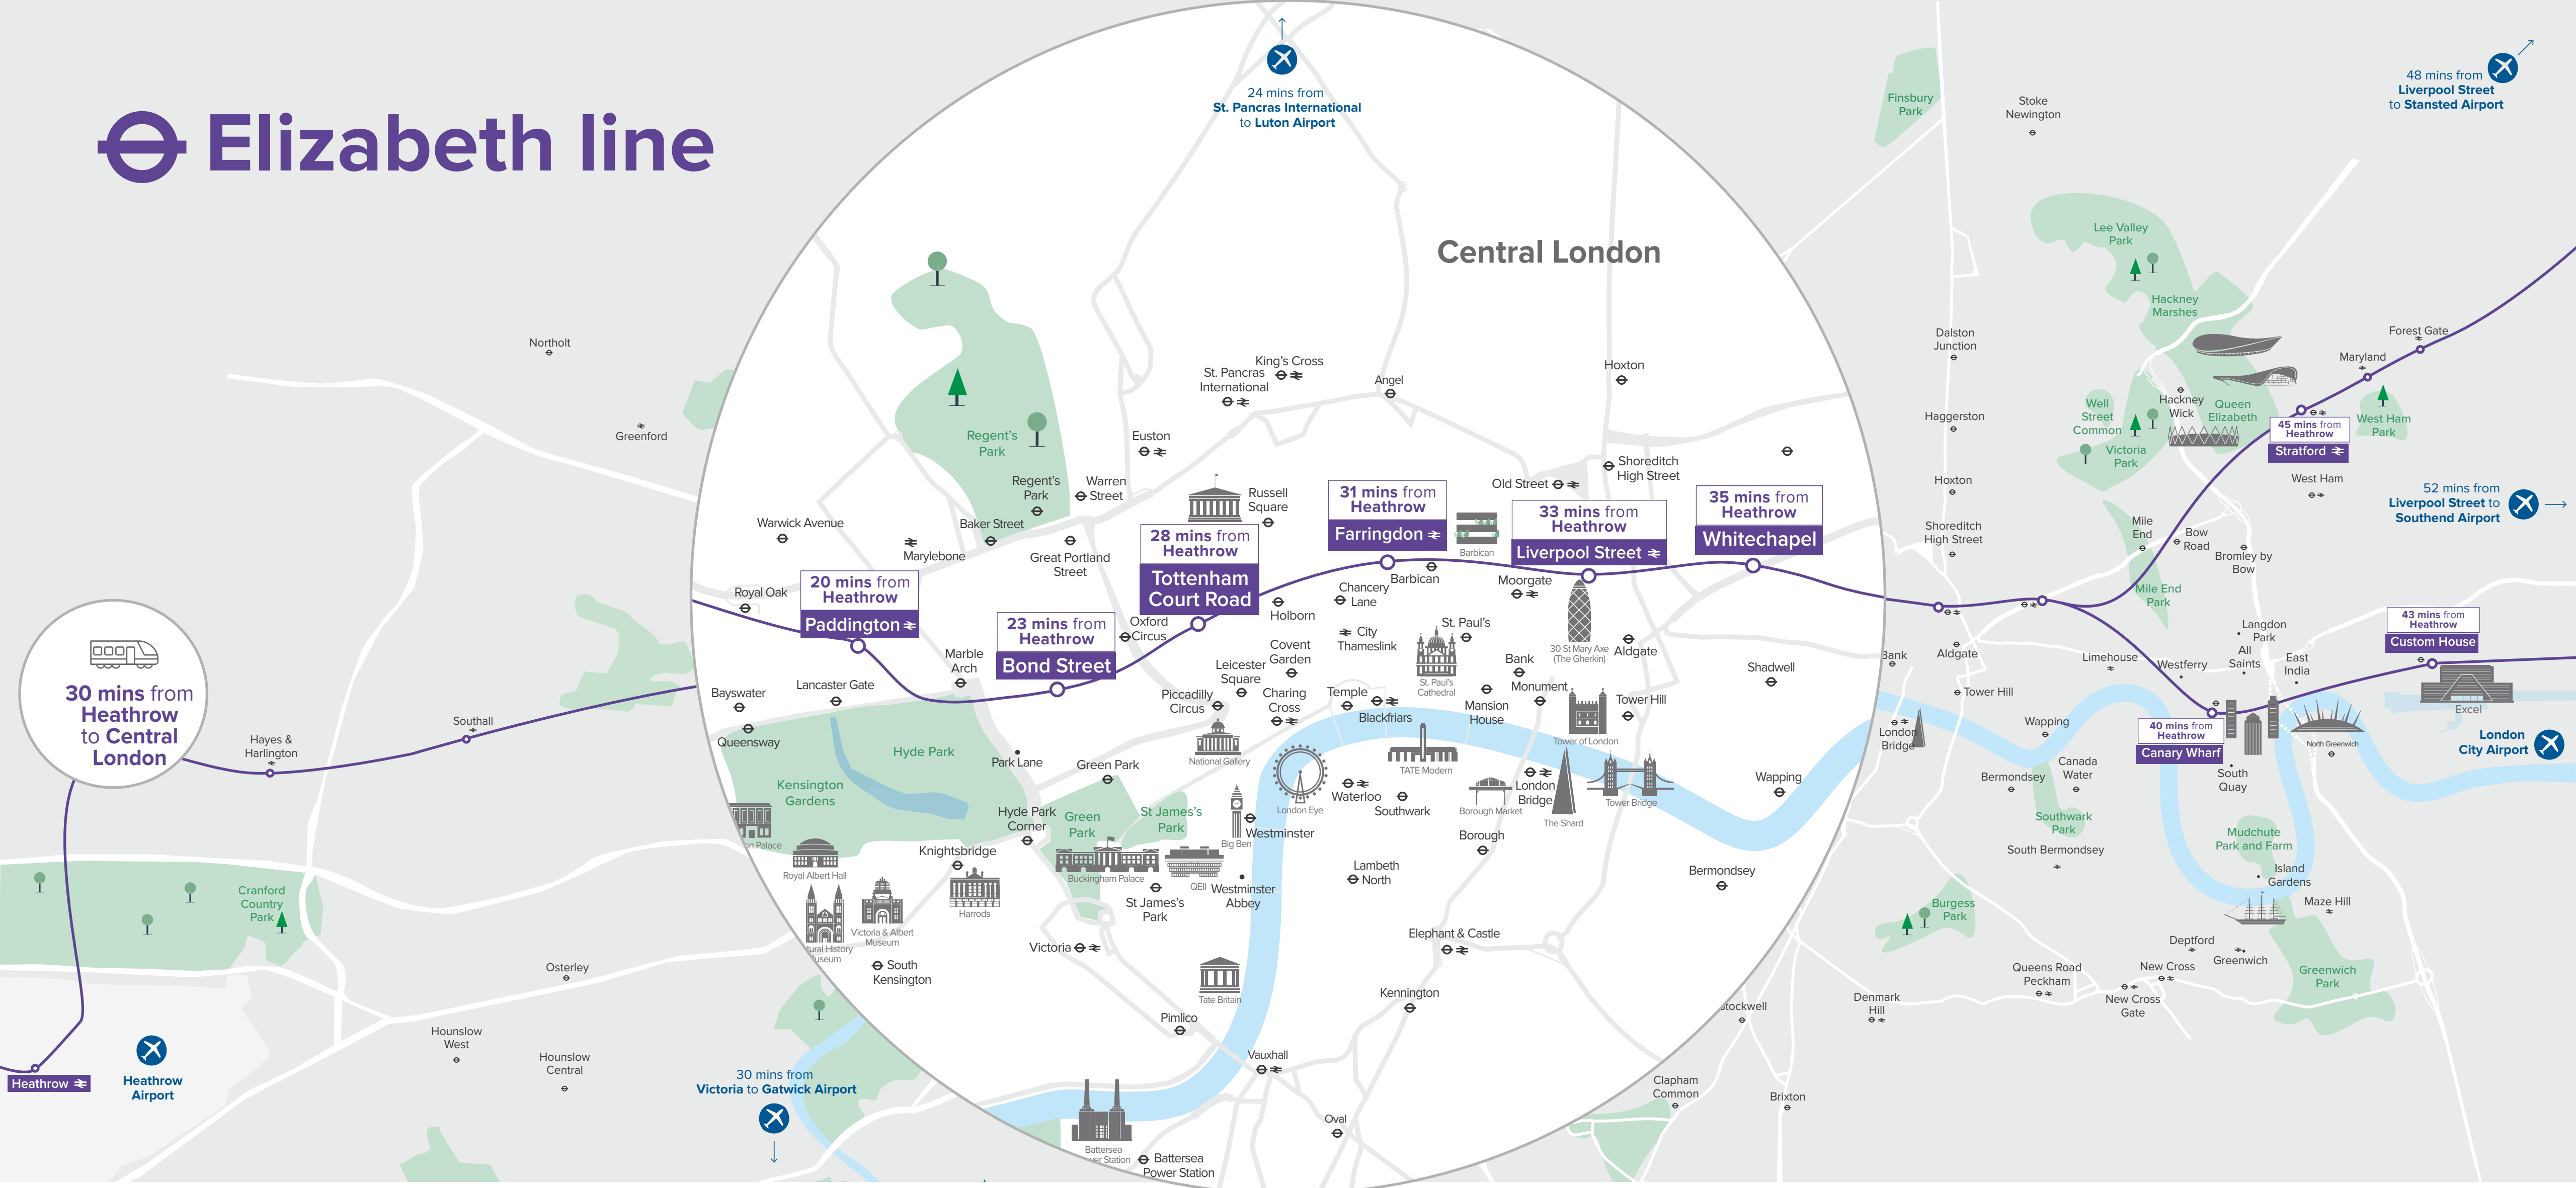

Elizabeth line

Station	Hotels	Bedrooms	Connections
Heathrow	20 hotels	3,361 bedrooms	Piccadilly line, National Rail
Paddington	35 hotels	9,860 bedrooms	Circle line, District line, Bakerloo line, Hammersmith & City line, National Rail
Bond Street	48 hotels	12,867 bedrooms	Central line, Jubilee line
Tottenham Court Road	40 hotels	10,581 bedrooms	Northern line, Central line
Farringdon	15 hotels	3,662 bedrooms	Circle line, Hammersmith & City line, Metropolitan line, National Rail
Liverpool Street	24 hotels	6,104 bedrooms	Central line, Circle line, Hammersmith & City line, Northern line, Overground, National Rail
Whitechapel	4 hotels	754 bedrooms	District line, Hammersmith & City line, Overground
Canary Wharf	10 hotels	2,413 bedrooms	DLR, Jubilee line
Stratford	5 hotels	1,088 bedrooms	Central line, Jubilee line, DLR, Overground, National Rail
Custom House (Excel)	11 hotels	2,497 bedrooms	DLR

Please note numbers of hotels and bedrooms is subject to change, April 2026.